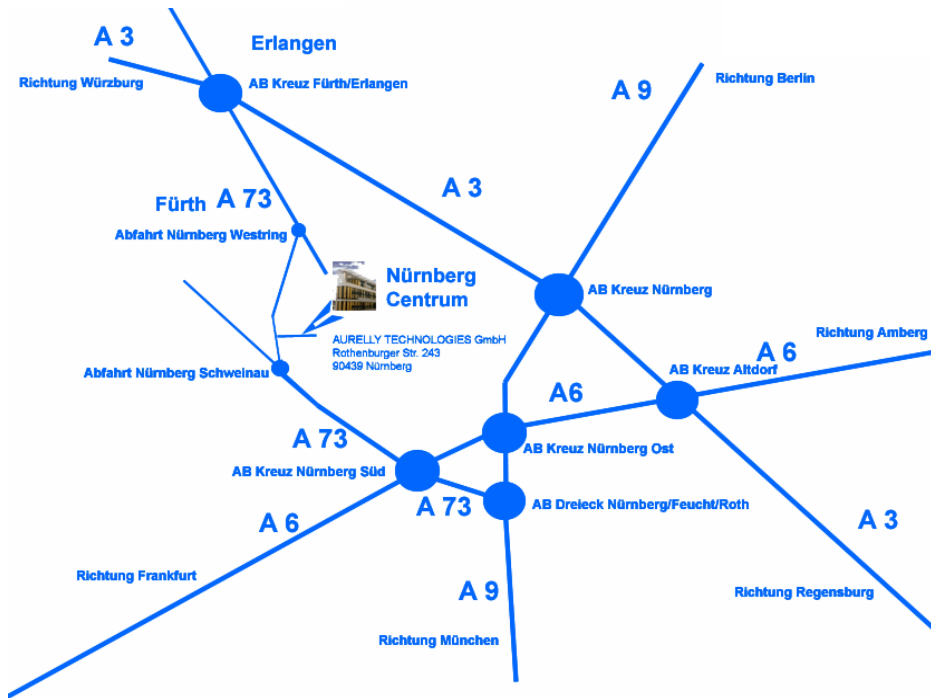

AURELLY TECHNOLOGIES GmbH
Rothenburger Str. 243
90439 Nuremberg
Tel. +49 911 965330-90

GPS Coordinates
Latitude: 49°26'26.50"N
Longitude: 11° 2'22.36"E