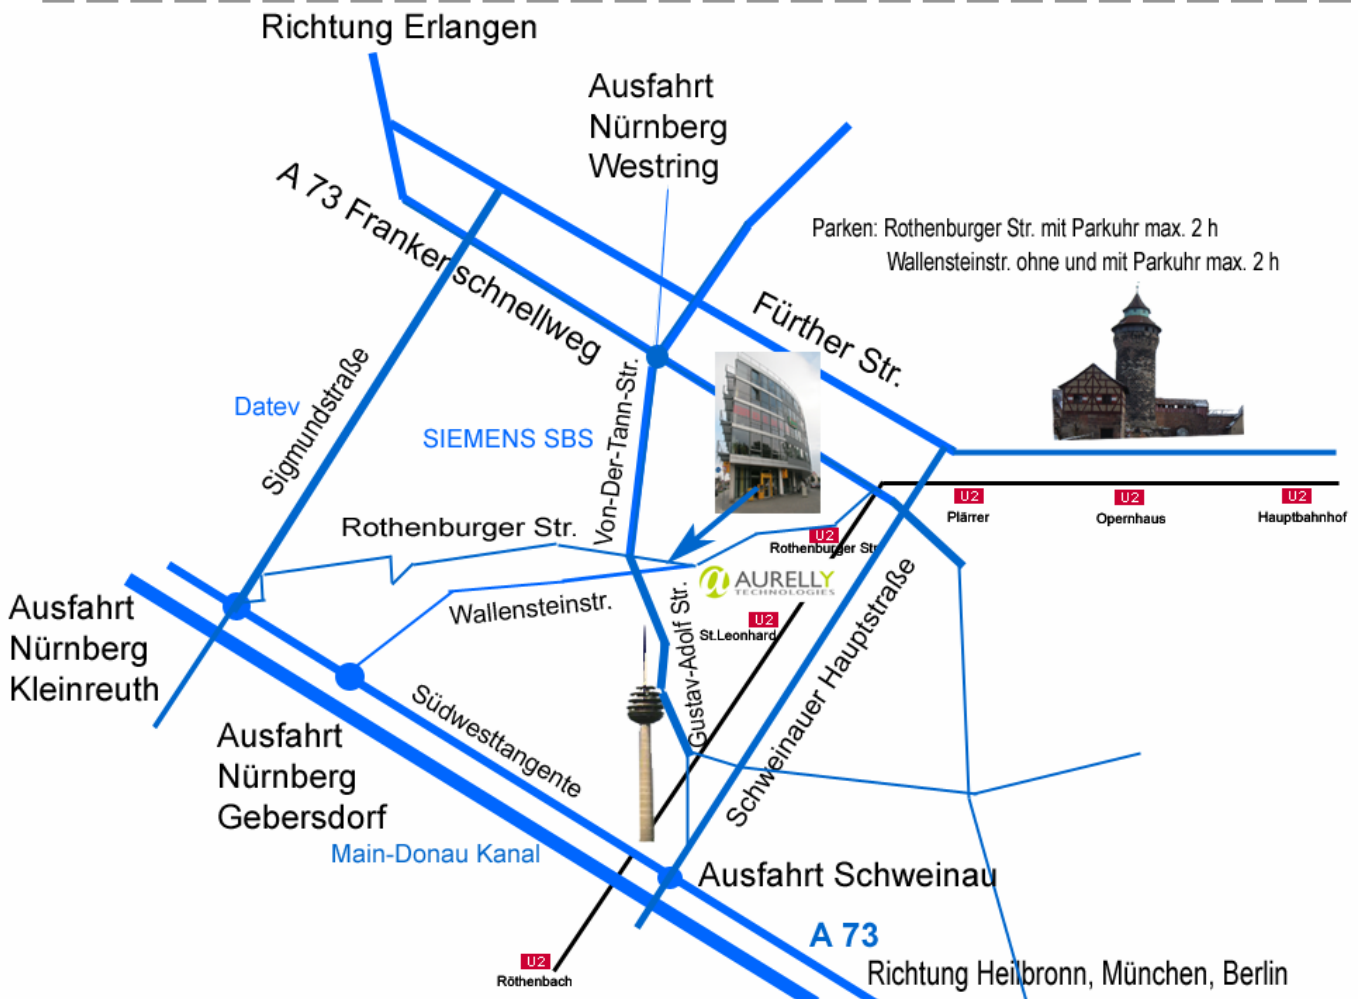

AURELLY TECHNOLOGIES GmbH
Rothenburger Str. 243
90439 Nuremberg
Tel. +49 911 965330-90

GPS Coordinates
Latitude: 49°26'26.50"N
Longitude: 11° 2'22.36"E